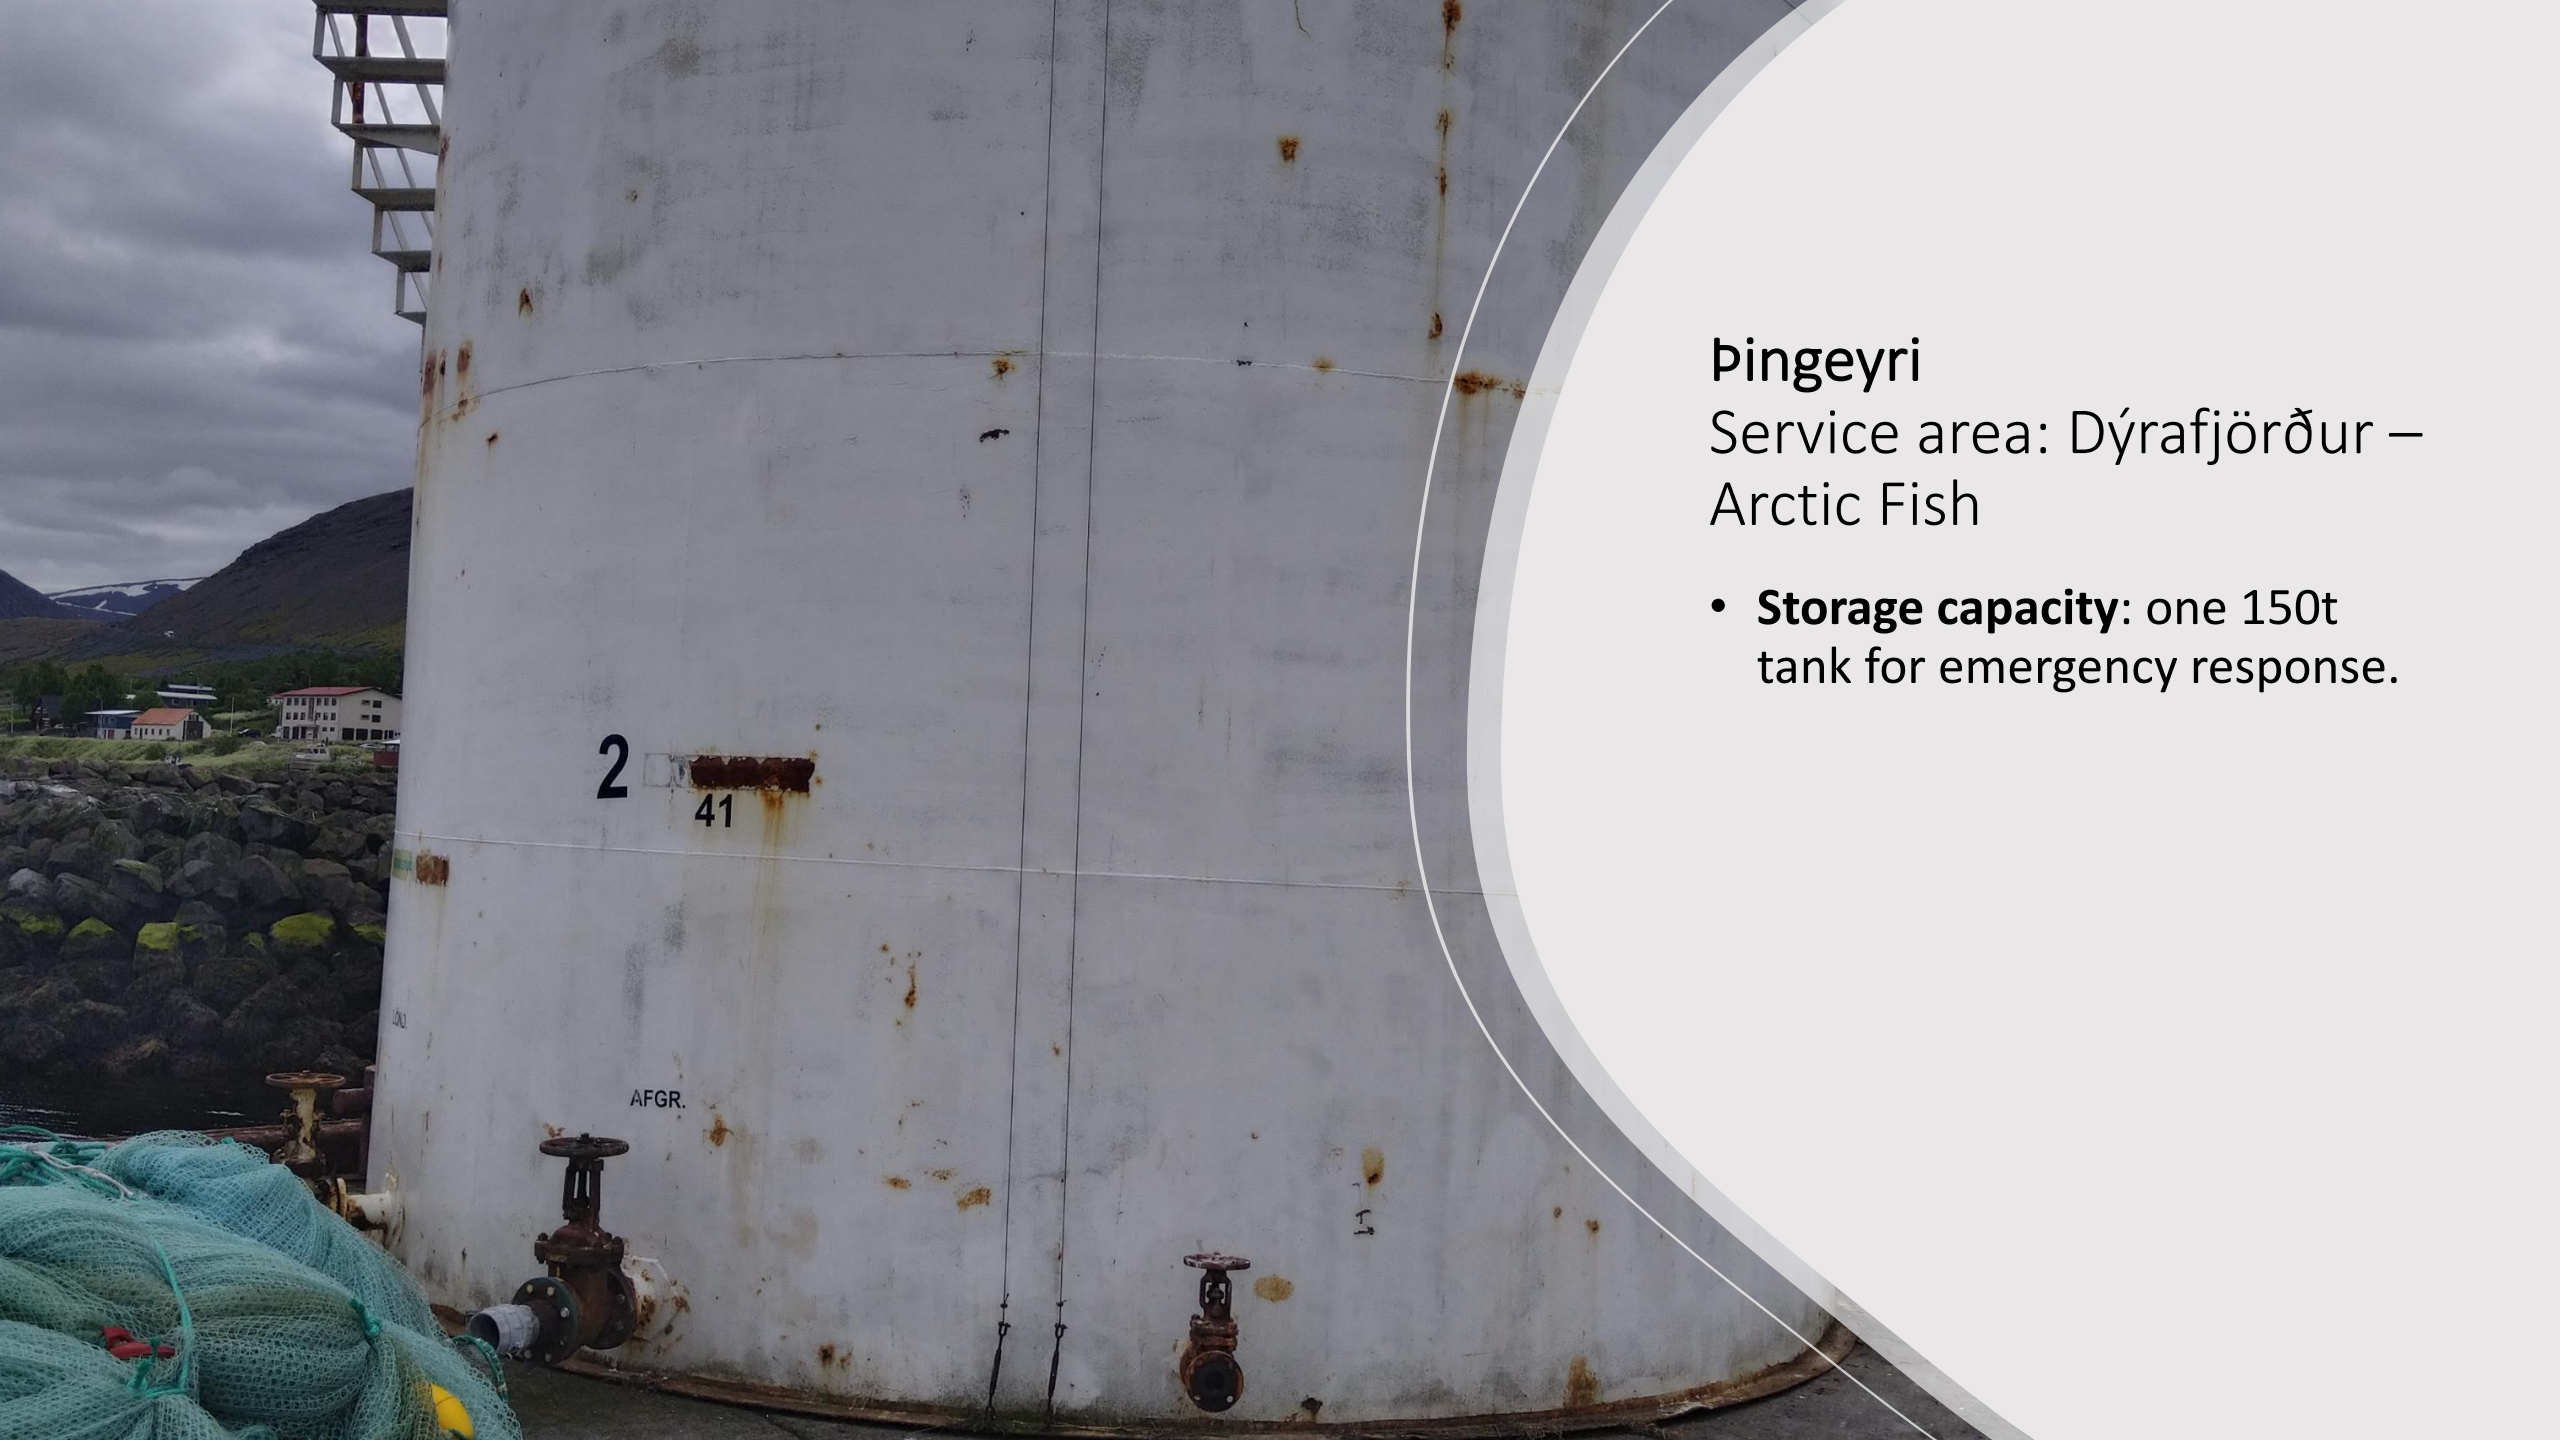

Þingeyri

Service area: Dýrafjörður –
Arctic Fish

- **Storage capacity:** one 150t tank for emergency response.