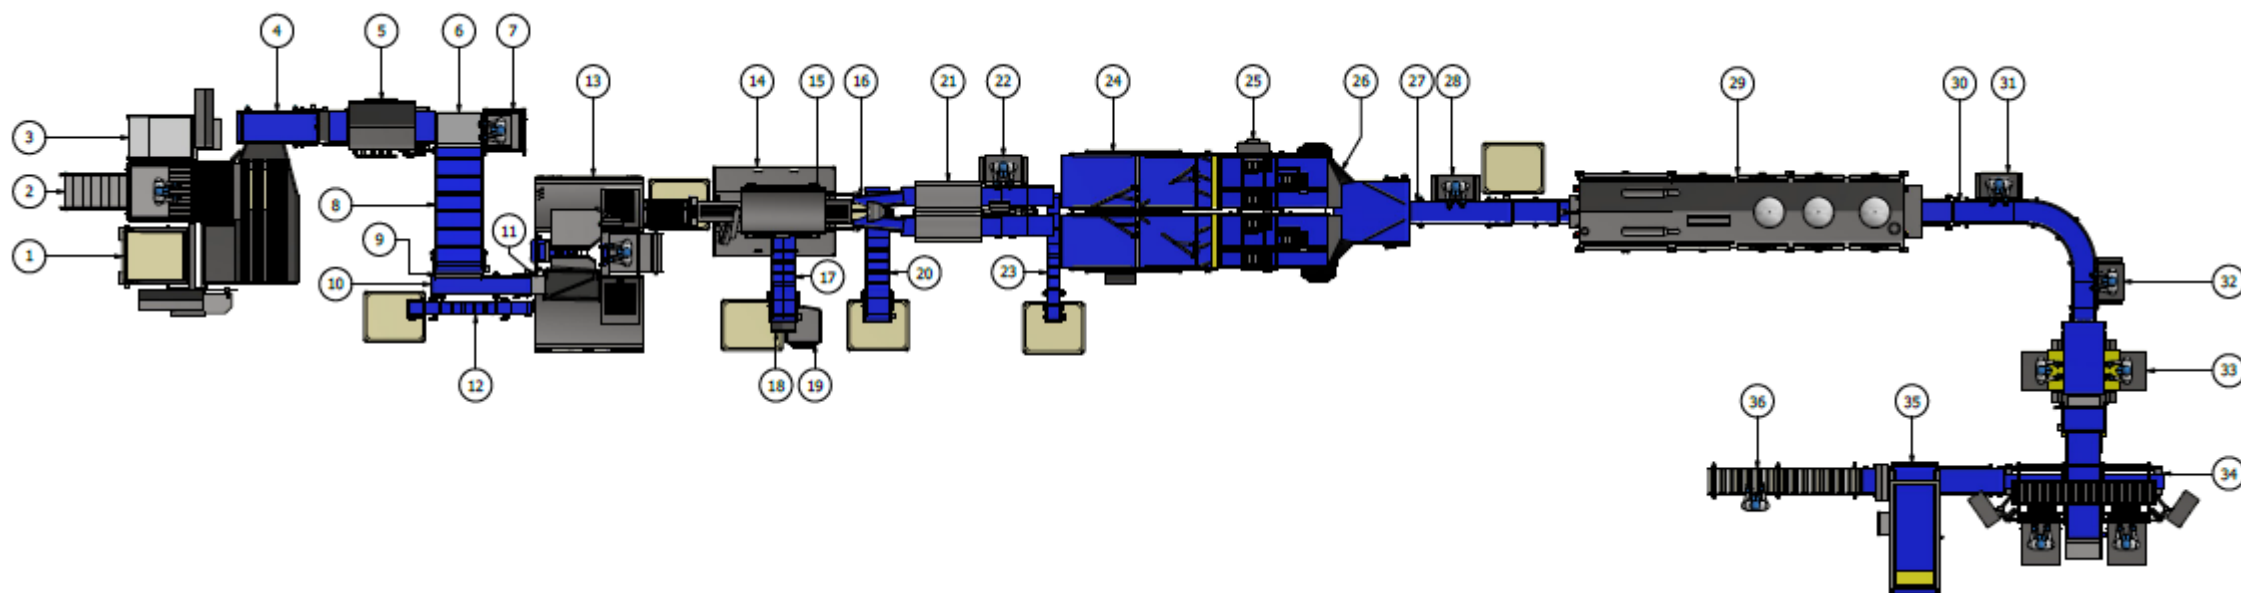

Water-jet cutting

The two water-jet robots cut the fillets according to the specifications based on the X-ray and 3D scanning

Two Applications

- **Pre-Rigor**
- Cut bones out
- Cutting out bones and make products like the Whitefish Industry has done
- Splitting up the fillet into different portions

Innovative cuts

Alternative loins or belly portions can be used for innovate products

Precision and flexibility in portion patterns
Increases yield with high-value products
Detection and removal of 0.2 mm bones
Reduces dependency on manual labor

Post-Rigor Trimming

- Combination of:
 - Xray
 - Color Camera
 - Waterjet robots

Neckbone & Belly trim

Reduce manual labor and cut-off waste with precision neckbone removal and belly trim

Neckbone, belly & back trim

Precise neckbone removal with belly and back trim

Line Comparisons

Line Comparisons

Thank you