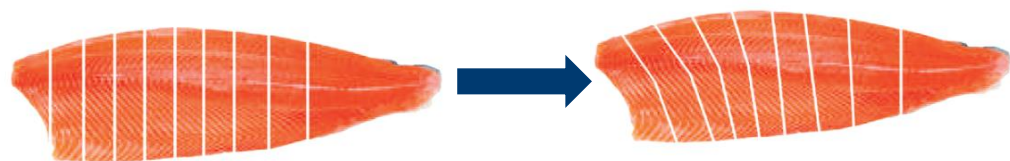

Precision cutting

Water-jet robots cutters cut desired portions according to defined cutting pattern

Two Platforms

X-ray vision and 3D scan

A high-contrast x-ray locates bones as small as 0.2mm. 3D scanning measures the shape and density of the fillets for cutting based on weight.

Water-jet cutting

The two water-jet robots cut the fillets according to the specifications based on the X-ray and 3D scanning

Two Applications

- **Pre-Rigor**
- Cut bones out
- Cutting out bones and make products like the Whitefish Industry has done
- Splitting up the fillet into different portions

Or

- **Post-Rigor**
- Pull out bones via pin-boning
- Either Trim or Portion fillet according to pre-defined cutting profiles

Pre-Rigor

Pre-Rigor

- Ultra Fresh
 - Straight from harvest to retail ready product
 - No waiting for Rigor to pass
- Higher value premium product need to make up for yield loss
- Opportunity to grow bigger salmon ?

Example of products

Post-Rigor Portioning

Traditional cuts

Product waste due to head trim

New possibilities

Head trim eliminated to increase high-value product

Traditional cuts

Thin portions can be difficult to pack and give inconsistent retail presentation