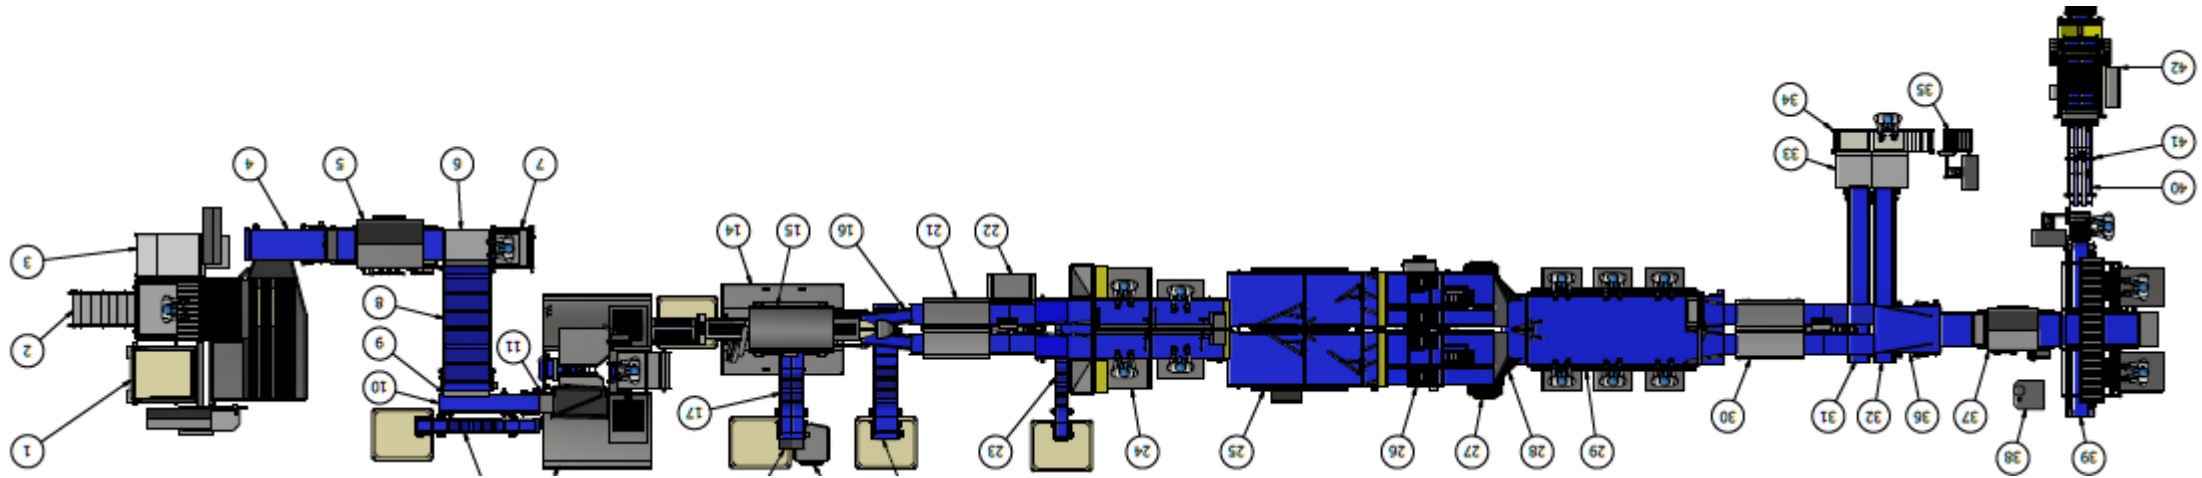

Water-jet cutting

The two water-jet robots cut the fillets according to the specifications based on the X-ray and 3D scanning

Two Applications

- **Pre-Rigor**
- Cut bones out
- Cutting out bones and make products like the Whitefish Industry has done
- Splitting up the fillet into different portions

Innovative cuts

Alternative loins or belly portions can be used for innovate products

Precision and flexibility in portion patterns
Increases yield with high-value products
Detection and removal of 0.2 mm bones
Reduces dependency on manual labor

Post-Rigor Trimming

- Combination of:
 - Xray
 - Color Camera
 - Waterjet robots

Neckbone & Belly trim

Reduce manual labor and cut-off waste with precision neckbone removal and belly trim

Neckbone, belly & back trim

Precise neckbone removal with belly and back trim

Line Comparisons

Line Comparisons

Thank you