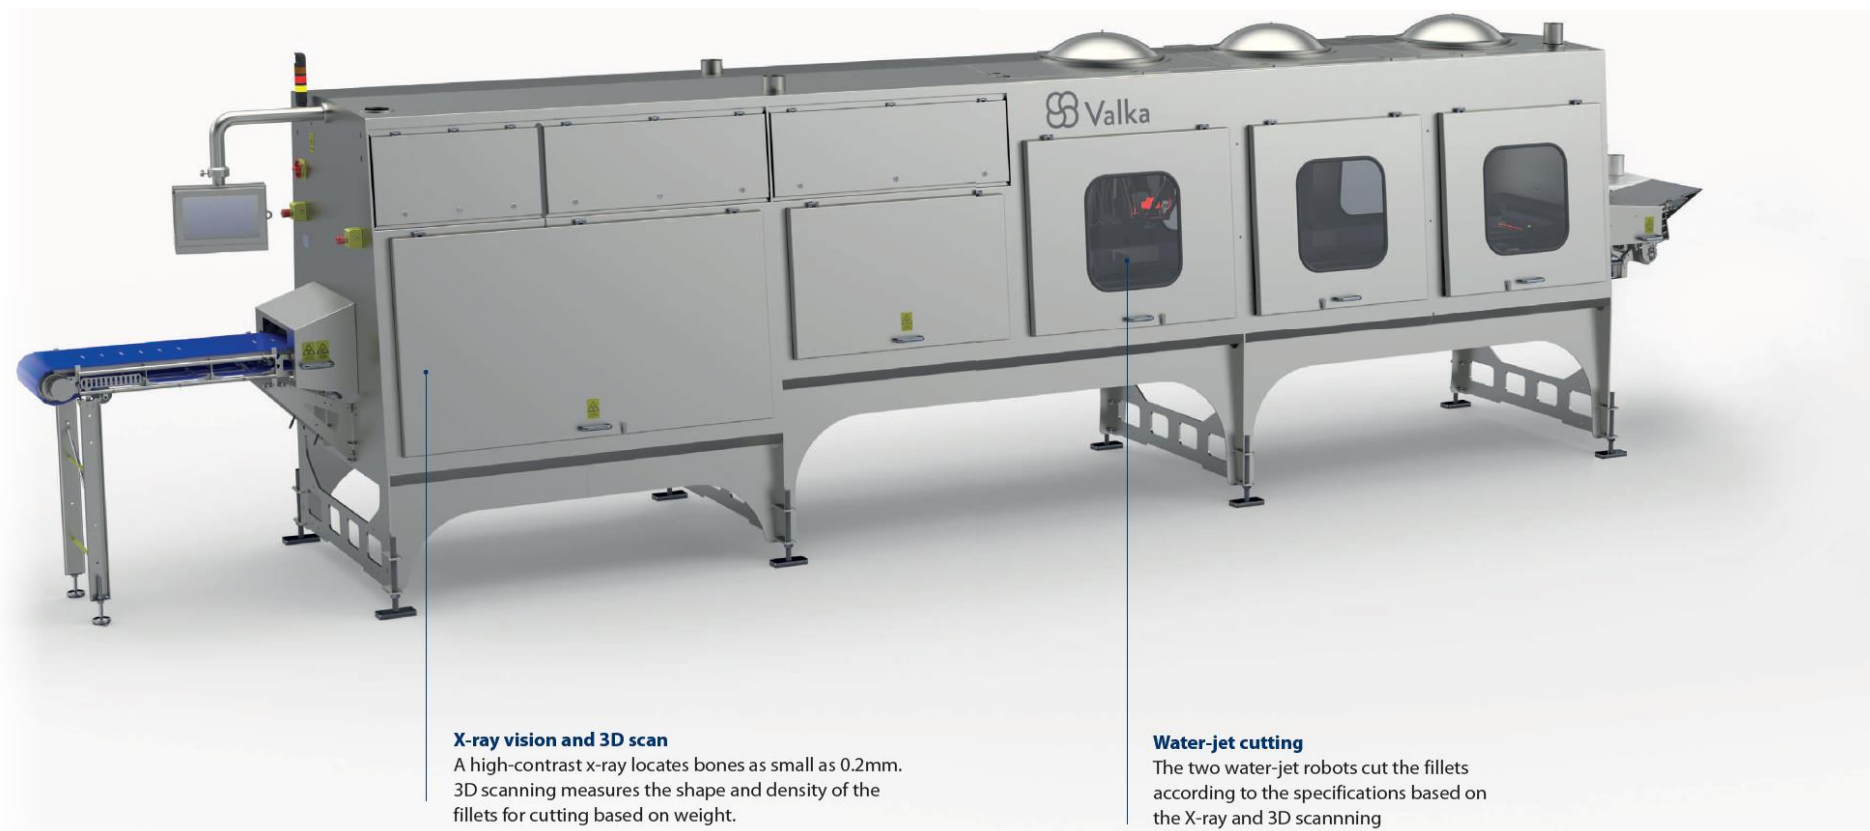


FleXicut – Waterjet cutting

Post & Pre Rigor value added portioning

Marel and Waterjets

X-ray vision

A high-speed, high-definition x-ray locates cones as small as 0.2mm. X-ray also records the weight and shape of individual fillets

Precision cutting

Water-jet robots cutters cut desired portions according to defined cutting pattern

Two Platforms

X-ray vision and 3D scan

A high-contrast x-ray locates bones as small as 0.2mm. 3D scanning measures the shape and density of the fillets for cutting based on weight.

Water-jet cutting

The two water-jet robots cut the fillets according to the specifications based on the X-ray and 3D scanning

Two Applications

- **Pre-Rigor**
- Cut bones out
- Cutting out bones and make products like the Whitefish Industry has done
- Splitting up the fillet into different portions

Or

- **Post-Rigor**
- Pull out bones via pin-boning
- Either Trim or Portion fillet according to pre-defined cutting profiles

Pre-Rigor

Pre-Rigor

- Ultra Fresh
 - Straight from harvest to retail ready product
 - No waiting for Rigor to pass
- Higher value premium product need to make up for yield loss
- Opportunity to grow bigger salmon ?